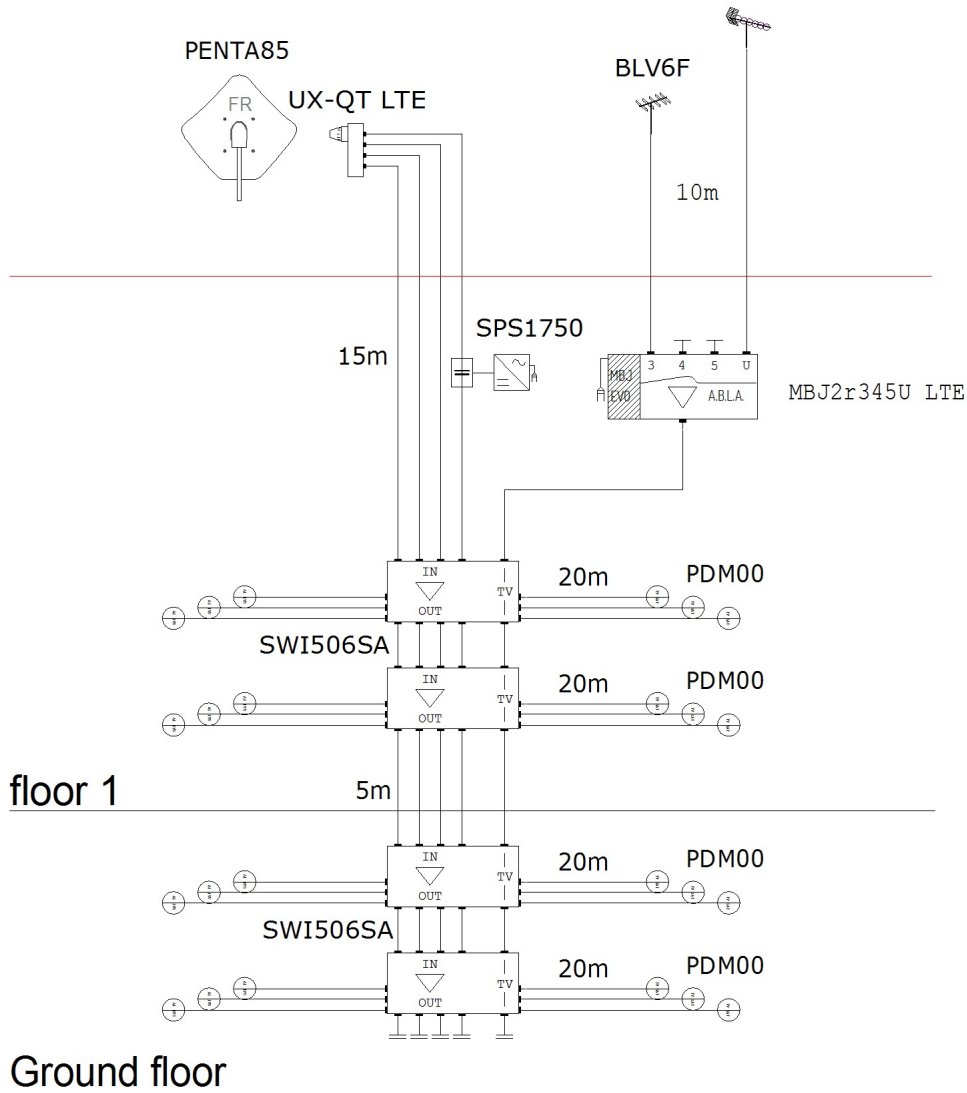

TV-SAT distribution single feed  
 2 floors 12 sockets per floor  
 SIGMA 6HD LTE

Indication of antennas, antenna holders and preamplifiers from the pole in the scheme is purely indicative, as the choice depends exclusively from the type of TV signal received in the zone of construction of the plant and the structure of the building. The present scheme of proposed maximum does not constitute a project to be drafted by designer enabled stable. The present scheme of maximum proposed does not constitute a project that must be drawn up by a qualified designer.

The sizing of the antennas, mixers, amplifiers and related supports of fixing is purely indicative as the choice depends exclusively by the type of signal received in the area where the system is built.

The lengths of the paths in the diagram are purely indicative.

The plant distribution and simulation are made using a cable with 7mm diameter (PAS4007111).

	Azienda: Fracarro Radioindustrie S.R.L.	Schema: TV-SAT distribution single feed 2 fl	File: Single feed_2 floors_12 sockets per floor.fx
	Indirizzo: Via Cazzaro 3 31033 Castelfranco Veneto (TV)	Impianto:	Data: 06/06/2018
			Stampa Foglio: Foglio1 (1/1)
			Autore: Customer Service Fracarro